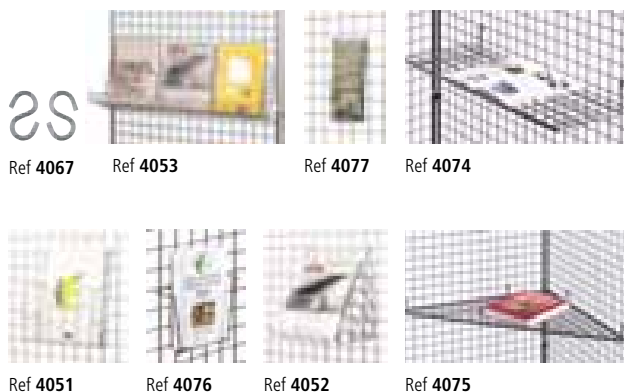

### Grid display

5 x 5 cm metal mesh grill or cork panel with Ø 10 mm wire surround.  
The panels can be positioned horizontally or vertically, with or without feet.  
When using without feet be sure to allow for connecting systems

### Accessories for grid display

<b>Pack of 2 straight shelves</b> - L. 80 x D. 20 cm: - L. 80 x D. 30 cm:	Ref. 4073 Ref. 4074	£ 77 £ 90
<b>Angled shelf</b> - 80 x 80 cm:	Ref. 4075	£ 85
<b>Display units</b> - LHD 25 x 30 x 26 cm: - LHD 80 x 30 x 26 cm:	Ref. 4052 Ref. 4053	£ 54 £ 63
<b>Pamphlet holder</b> - L 21.5 cm: - L 11.5 cm:	Ref. 4076 Ref. 4077	£ 11 £ 10
<b>Wire tray</b> - LHD 25 x 30 x 26 cm:	Ref. 4051	£ 59
<b>Hanging hooks</b> (pack of 50) :	Ref. 4067	£ 8